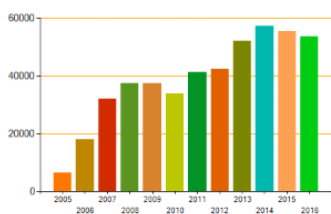

Pakistan (PK)