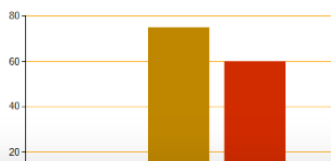

46 captures
2 Feb 2015 - 31 Dec 2017

JUL 2016 | AUG 2017 | SEP 2018

Norway (NO)

Pakistan (PK)

Panama (PA)

Waiting for web.archive.org...