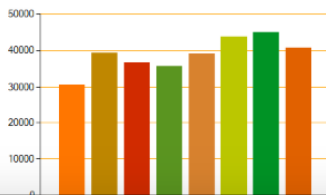

Armenia (AM)