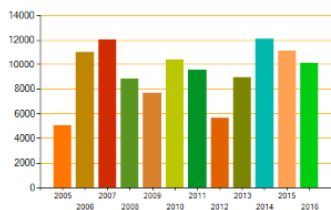

KSF Statistics

Secure | <https://web.archive.org/web/20170809160912/http://www.aksf.org:80/statistics.xhtml#PK>

Khan Academy | alum.mit.edu | MATLAB | Andrew Ng ML | Stochastic Process... | Time Series Analysis | Statistics for Applic... | G. F. Handel: Messi... | Lectures and Assig...

46 captures
2 Feb 2015 - 31 Dec 2017

JUL 2016 | AUG 2017 | SEP 2018

Norway (NO)